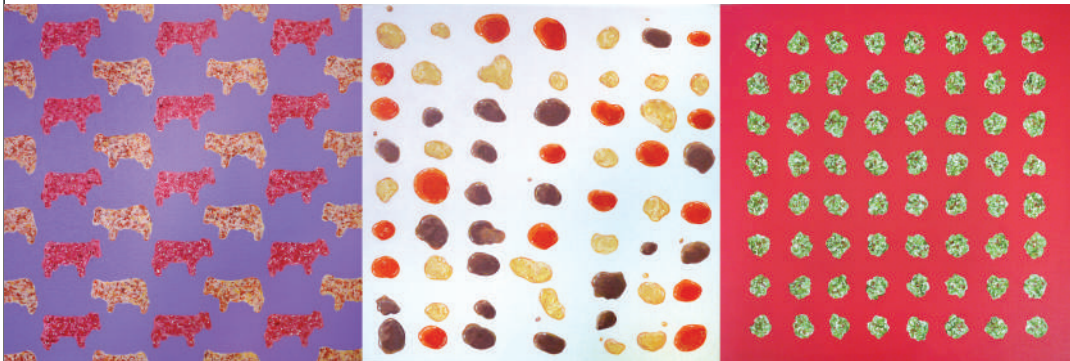

COLOUR ME WELL

TOMONI SHINTAKU Solo Show
1 – 21 August 2018 One East Asia Gallery

ONE: EAST ASIA
Gallery & Art Management

COLOUR ME WELL TOMONI SHINTAKU Solo Show

One East Asia presents Tomoni Shintaku's first solo show in Singapore.

1 – 21 August 2018

Monday through Friday: 12PM – 7PM

Saturday: 12PM – 4PM

Sunday & Public Holidays: Closed

Opening Reception: 1 August, 2018, Wednesday 6:30PM - 9:00PM

Artist Talk: 18 August 2018, Saturday 2:00PM - 3:00PM

About Exhibition

Tomoni Shintaku's concept of food rationing is unique. His artworks are stunningly and beautifully original. Using food as the main object of his paintings, he showcases the issues that people face in this modern life.

One East Asia Gallery

15 Scotts Road #09-03 Thong Teck Building Singapore 228218

Tel +65 6737 1819

mail info@oneeastasia.org

web <http://www.oneeastasia.org>

ONE: EAST ASIA
Gallery & Art Management